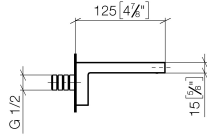

The mounting height from the top edge of the basin to the centre of the connection should be at least 125 mm. The front edge of the spout should be at least 20 mm in front of the back edge of the sink.

### Recommended miscellaneous

---

**Concealed wall elbow -**

35 085 970 90

- max. recess depth 163 mm
- min. recess depth 90 mm

# SYMETRICS eSET Touchfree Basin mixer without pop-up waste without temperature setting - Chrome

ST 010 203 0740  
mm [inches]