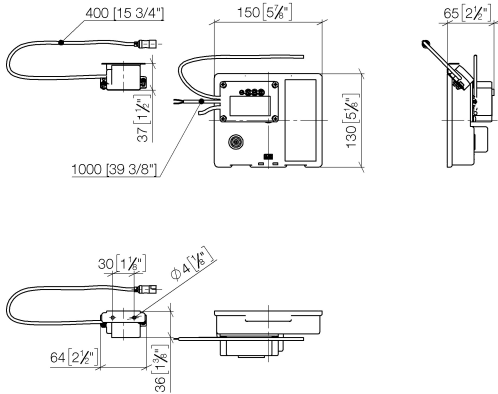

### Required miscellaneous

**eSET Touchfree Basin mixer without temperature setting for combining with wall-mounted fittings -**

35 743 970 90

- min. recess depth 90 mm
- max. recess depth 125 mm

### Recommended miscellaneous

**Extension for Touchfree 500 mm -** 12 765 970 90

**SYMETRICS eSET Touchfree Basin mixer without pop-up waste without temperature setting - Chrome**

ST 010 203 0740  
mm [inches]

## SYMETRICS eSET Touchfree Basin mixer without pop-up waste without temperature setting - Chrome

---

ST 010 203 0740

- 125mm projection
- fixed spout
- rectangular, air-enriched flow
- hole diameter 37 mm
- 1/2" connection
- plug-link mounting
- max. flow 5 l/min
- lead-free

The mounting height from the top edge of the basin to the centre of the connection should be at least 125 mm. The front edge of the spout should be at least 20 mm in front of the back edge of the sink.