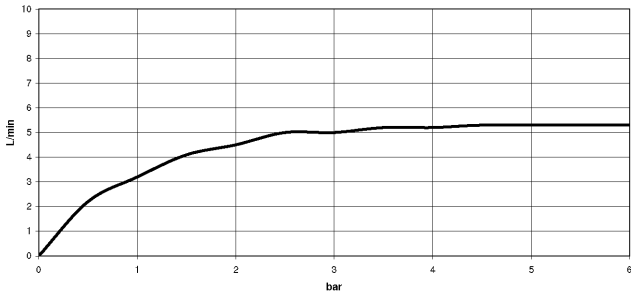

# SYMETRICS eSET Touchfree Basin mixer without pop-up waste without temperature setting - Chrome

ST 010 203 0740  
mm [inches]

## Flow rate chart